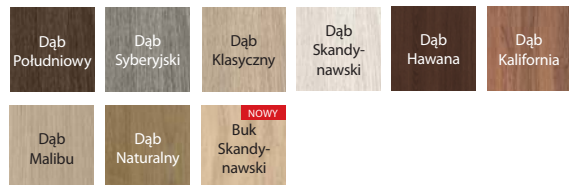

Okleina Portaperfect 3D* ★★★★★☆

* Okleina z efektem dotykowym przypominającym strukturę drewna

CENNIK NETTO | BRUTTO PLN

MODELE	Portasynchro 3D	Portaperfect 3D
C0 - C2	509 | 626,07	589 | 724,47

DOPLĄTY ORAZ DODATKOWE INFORMACJE patrz str. 43