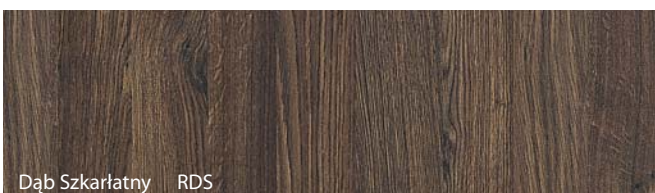

Próbki kolorów

ECONOMIC

STANDARD

STANDARD PLUS

PREMIUM

PROFESSIONAL

EXTREME

Okleina Portadecor ★★★★★

Okleina Portasynchro 3D ★★★★★

Próbki kolorów

ECONOMIC

STANDARD

STANDARD PLUS

PREMIUM

PROFESSIONAL

EXTREME